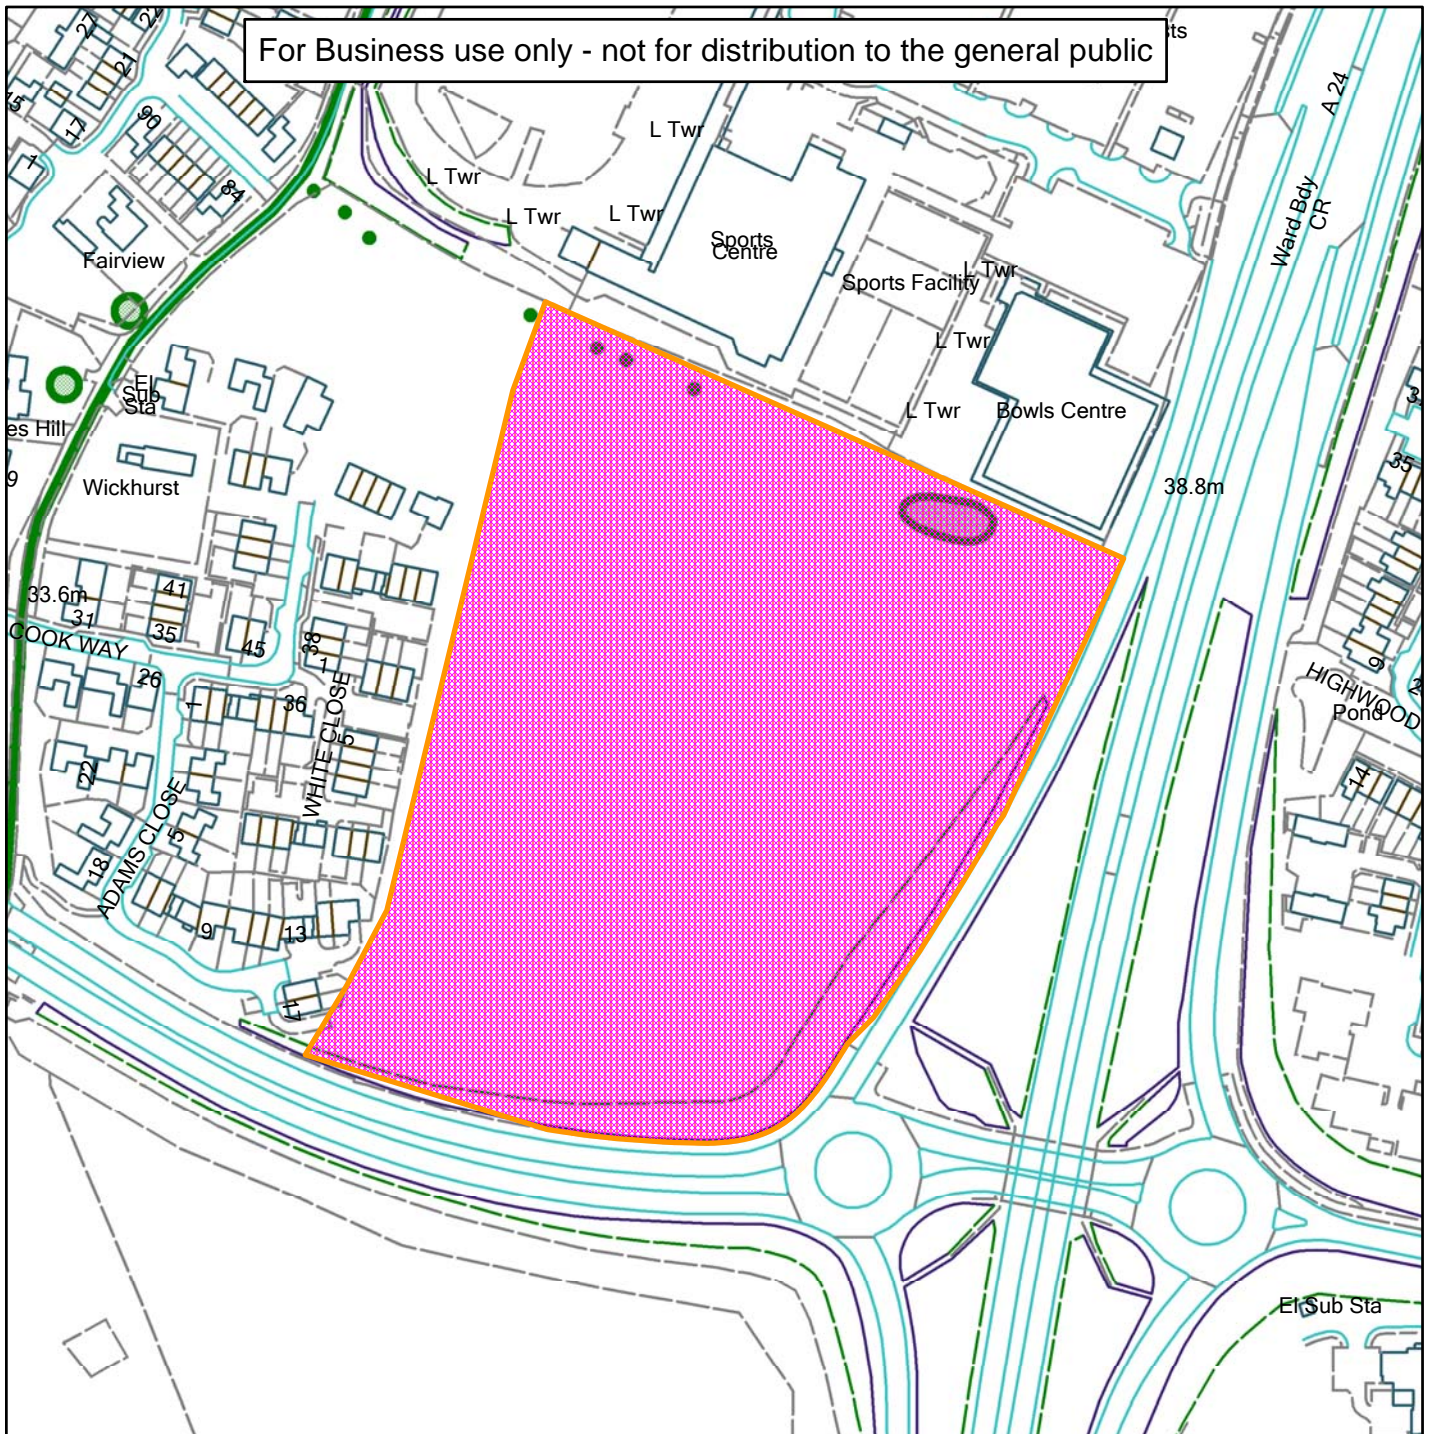

Broadbridge Heath Sports Centre

For Business use only - not for distribution to the general public

Scale: 1:2,500

Reproduced from the Ordnance Survey map with permission of the Controller of Her Majesty's Stationery Office © Crown Copyright 2012.

Unauthorised reproduction infringes Crown Copyright and may lead to prosecution or civil proceedings.

Organisation	Horsham District Council
Department	
Comments	
Date	26/01/2017
MSA Number	100023865